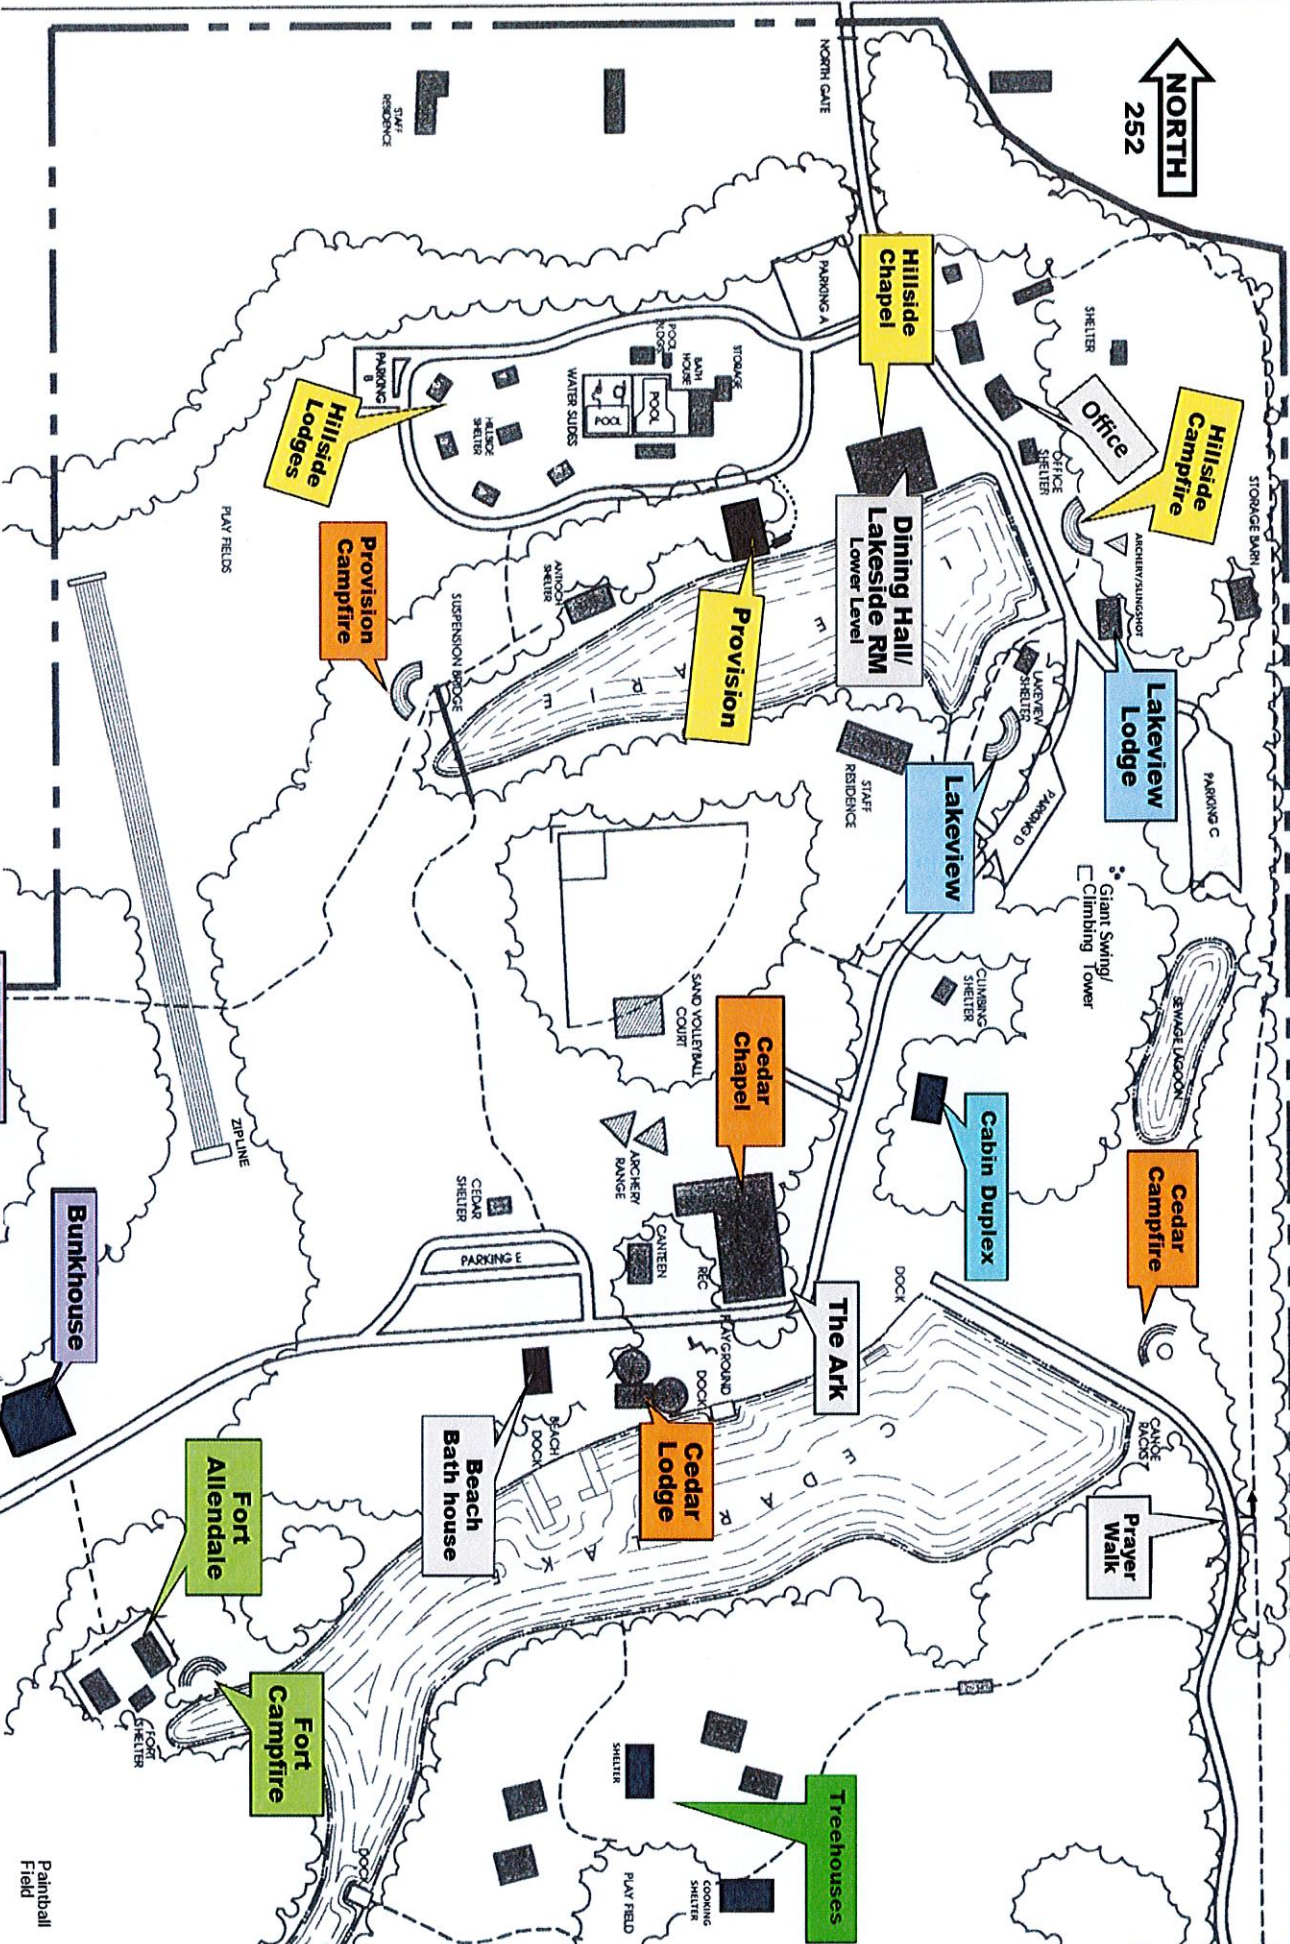

Camp Allendale Guest Map

Color Codes:

Hillside Facilities

Lakeview Facilities

Cedar Facilities

Fort Facilities

Bunkhouse Facility

Cabin Village

Primitive Facilities

Shared Facilities

TRAILS

Paintball Field